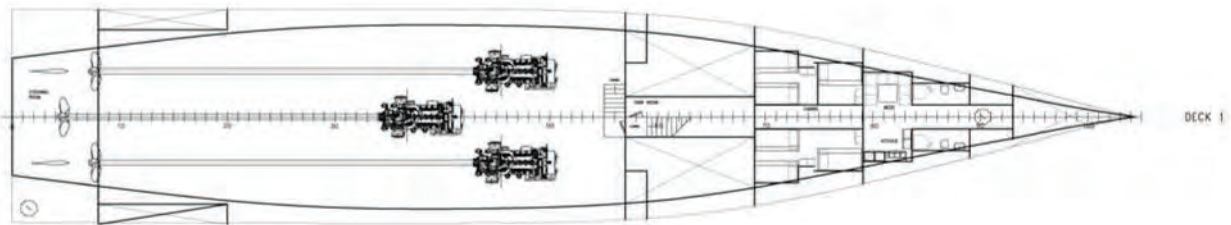

# New Building FAST CREW SUPPLIER P325-53

Length O.A.	52,50 m
Beam O.A.	10,60 m
Draft	3,00 m
Depth (at main Deck)	5,60 m
Material	Aluminium or Steel
Passengers (Typical)	97 persons
Crew (Typical)	12 persons
Crew Cabins (Typical)	2x4 + 2x2 persons
Cargo Deck Area	260 sqm
Speed range	22-25 Kn
Main Engines or	3 Caterpillar 3516 B, B rating 4 Caterpillar 3512 C, B rating
Propellers	3 or 4 fixed pitch propellers

DECK 3  
TOP DECK  
DECK 2  
MAIN DECK  
DECK 1  
TANK DECK

DECK 2

DECK 1

DECK 1  
4 ENGINES  
ARRANGEMENT