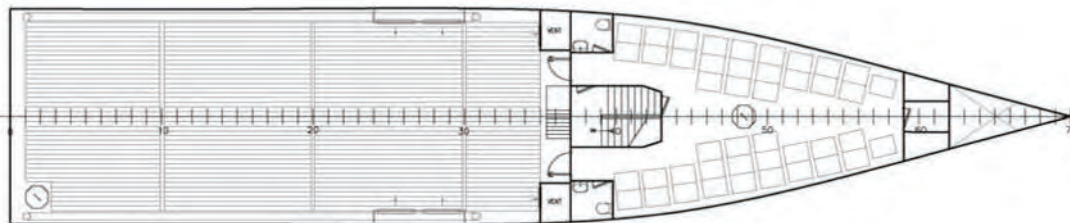

# New Building FAST CREW SUPPLIER P325-35

Lenght O.A.	35,00 m
Beam O.A.	7,50 m
Draft	2,00 m
Depth (at main Deck)	4,20 m
Material	Aluminium
Passengers (Typical)	42 persons
Crew (Typical)	6 persons
Crew Cablns (Typical)	3x2 persons
Cargo Deck Area	105 sqm
Speed range	30 Kn
Main Engines	3 Caterpillar 3512 C, B rating
Total Power	5034 Kw at 1800 rpm
Propellers	3 fixed pitch propellers

DECK 3  
TOP DECK

DECK 2  
MAIN DECK

DECK 1  
TANK DECK

DECK 2

DECK 1

# New Building FAST CREW SUPPLIER P325-53

Length O.A.	52,50 m
Beam O.A.	10,60 m
Draft	3,00 m
Depth (at main Deck)	5,60 m
Material	Aluminium or Steel
Passengers (Typical)	97 persons
Crew (Typical)	12 persons
Crew Cabins (Typical)	2x4 + 2x2 persons
Cargo Deck Area	260 sqm
Speed range	22-25 Kn
Main Engines or	3 Caterpillar 3516 B, B rating 4 Caterpillar 3512 C, B rating
Propellers	3 or 4 fixed pitch propellers