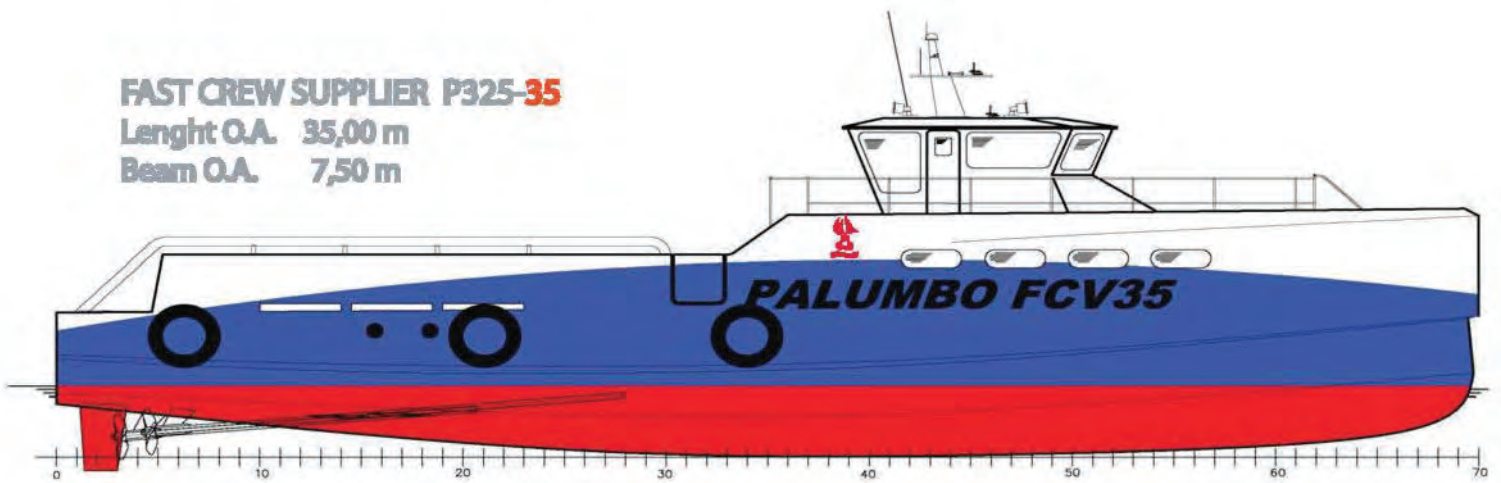

## GROUP

NAPLES MESSINA MALTA MARSEILLE SHIPYARDS  
Newbulding Line **Fast Crew Supplier**

**FAST CREW SUPPLIER P325-35**

Lenght O.A. 35,00 m

Beam O.A. 7,50 m

**325-35**

# New Building FAST CREW SUPPLIER P325-35

Lenght O.A.	35,00 m
Beam O.A.	7,50 m
Draft	2,00 m
Depth (at main Deck)	4,20 m
Material	Aluminium
Passengers (Typical)	42 persons
Crew (Typical)	6 persons
Crew Cablns (Typical)	3x2 persons
Cargo Deck Area	105 sqm
Speed range	30 Kn
Main Engines	3 Caterpillar 3512 C, B rating
Total Power	5034 Kw at 1800 rpm
Propellers	3 fixed pitch propellers

# New Building FAST CREW SUPPLIER P325-53

Length O.A.	52,50 m
Beam O.A.	10,60 m
Draft	3,00 m
Depth (at main Deck)	5,60 m
Material	Aluminium or Steel
Passengers (Typical)	97 persons
Crew (Typical)	12 persons
Crew Cabins (Typical)	2x4 + 2x2 persons
Cargo Deck Area	260 sqm
Speed range	22-25 Kn
Main Engines or	3 Caterpillar 3516 B, B rating 4 Caterpillar 3512 C, B rating
Propellers	3 or 4 fixed pitch propellers