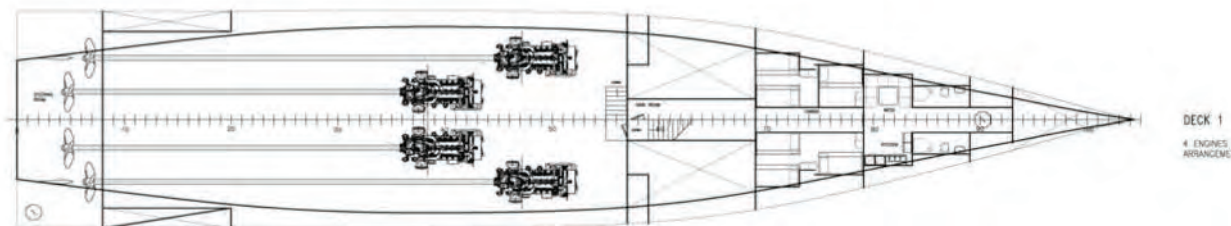

# New Building FAST CREW SUPPLIER P325-53

Length O.A.	52,50 m
Beam O.A.	10,60 m
Draft	3,00 m
Depth (at main Deck)	5,60 m
Material	Aluminium or Steel
Passengers (Typical)	97 persons
Crew (Typical)	12 persons
Crew Cabins (Typical)	2x4 + 2x2 persons
Cargo Deck Area	260 sqm
Speed range	22-25 Kn
Main Engines or	3 Caterpillar 3516 B, B rating 4 Caterpillar 3512 C, B rating
Propellers	3 or 4 fixed pitch propellers

DECK 3  
TOP DECK  
DECK 2  
MAIN DECK  
DECK 1  
TANK DECK

DECK 2

DECK 1

DECK 1  
4 ENGINES  
ARRANGEMENT