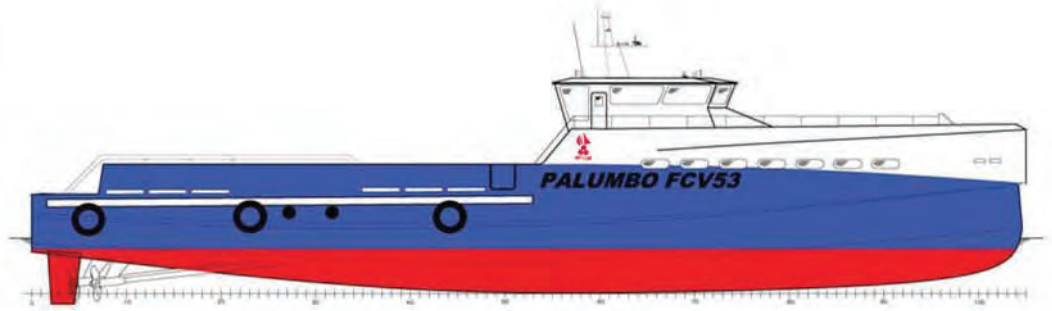

# New Building FAST CREW SUPPLIER P325-35

Lenght O.A.	35,00 m
Beam O.A.	7,50 m
Draft	2,00 m
Depth (at main Deck)	4,20 m
Material	Aluminium
Passengers (Typical)	42 persons
Crew (Typical)	6 persons
Crew Cablns (Typical)	3x2 persons
Cargo Deck Area	105 sqm
Speed range	30 Kn
Main Engines	3 Caterpillar 3512 C, B rating
Total Power	5034 Kw at 1800 rpm
Propellers	3 fixed pitch propellers

DECK 3  
TOP DECK

DECK 2  
MAIN DECK

DECK 1  
TANK DECK

DECK 2

DECK 1

# New Building FAST CREW SUPPLIER P325-53

Length O.A.	52,50 m
Beam O.A.	10,60 m
Draft	3,00 m
Depth (at main Deck)	5,60 m
Material	Aluminium or Steel
Passengers (Typical)	97 persons
Crew (Typical)	12 persons
Crew Cabins (Typical)	2x4 + 2x2 persons
Cargo Deck Area	260 sqm
Speed range	22-25 Kn
Main Engines or	3 Caterpillar 3516 B, B rating 4 Caterpillar 3512 C, B rating
Propellers	3 or 4 fixed pitch propellers