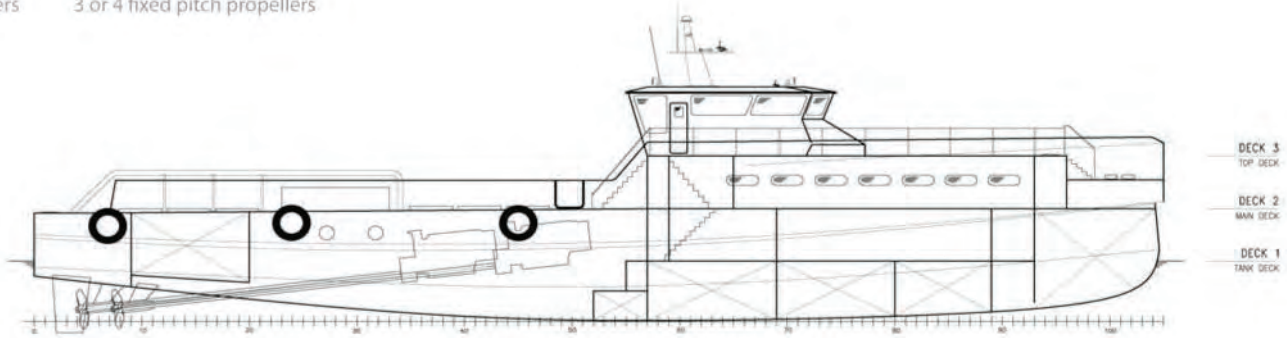

# New Building FAST CREW SUPPLIER P325-35

Lenght O.A.	35,00 m
Beam O.A.	7,50 m
Draft	2,00 m
Depth (at main Deck)	4,20 m
Material	Aluminium
Passengers (Typical)	42 persons
Crew (Typical)	6 persons
Crew Cablns (Typical)	3x2 persons
Cargo Deck Area	105 sqm
Speed range	30 Kn
Main Engines	3 Caterpillar 3512 C, B rating
Total Power	5034 Kw at 1800 rpm
Propellers	3 fixed pitch propellers

DECK 3  
TOP DECK

DECK 2  
MAIN DECK

DECK 1  
TANK DECK

DECK 2

DECK 1

# New Building FAST CREW SUPPLIER P325-53

Length O.A.	52,50 m
Beam O.A.	10,60 m
Draft	3,00 m
Depth (at main Deck)	5,60 m
Material	Aluminium or Steel
Passengers (Typical)	97 persons
Crew (Typical)	12 persons
Crew Cabins (Typical)	2x4 + 2x2 persons
Cargo Deck Area	260 sqm
Speed range	22-25 Kn
Main Engines or	3 Caterpillar 3516 B, B rating 4 Caterpillar 3512 C, B rating
Propellers	3 or 4 fixed pitch propellers