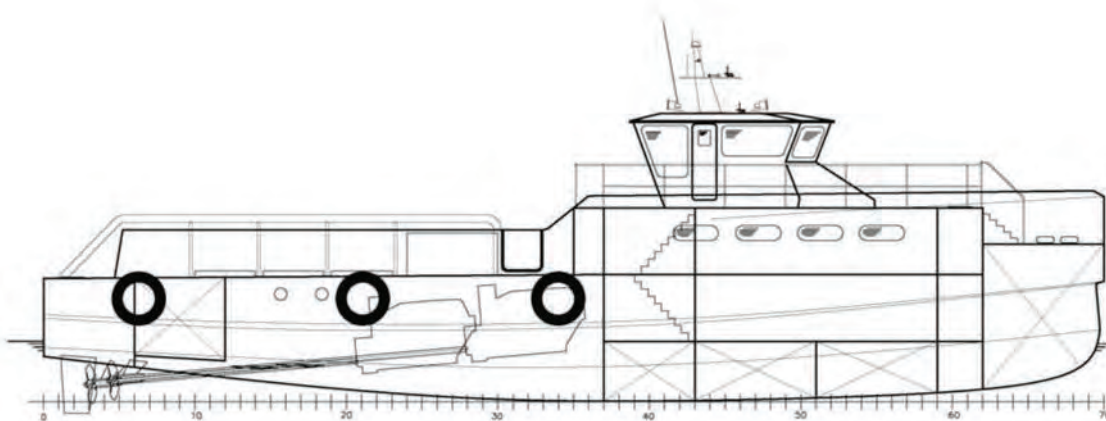

## GROUP

NAPLES MESSINA MALTA MARSEILLE SHIPYARDS  
Newbulding Line **Fast Crew Supplier**

**FAST CREW SUPPLIER P325-35**

Lenght O.A. 35,00 m

Beam O.A. 7,50 m

**325-35**

# New Building FAST CREW SUPPLIER P325-35

Lenght O.A.	35,00 m
Beam O.A.	7,50 m
Draft	2,00 m
Depth (at main Deck)	4,20 m
Material	Aluminium
Passengers (Typical)	42 persons
Crew (Typical)	6 persons
Crew Cablns (Typical)	3x2 persons
Cargo Deck Area	105 sqm
Speed range	30 Kn
Main Engines	3 Caterpillar 3512 C, B rating
Total Power	5034 Kw at 1800 rpm
Propellers	3 fixed pitch propellers

# New Building FAST CREW SUPPLIER P325-53

Length O.A.	52,50 m
Beam O.A.	10,60 m
Draft	3,00 m
Depth (at main Deck)	5,60 m
Material	Aluminium or Steel
Passengers (Typical)	97 persons
Crew (Typical)	12 persons
Crew Cabins (Typical)	2x4 + 2x2 persons
Cargo Deck Area	260 sqm
Speed range	22-25 Kn
Main Engines or	3 Caterpillar 3516 B, B rating 4 Caterpillar 3512 C, B rating
Propellers	3 or 4 fixed pitch propellers