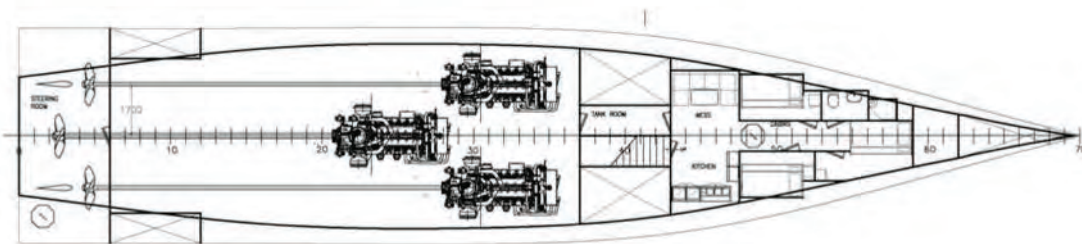

# New Building FAST CREW SUPPLIER P325-35

Lenght O.A.	35,00 m
Beam O.A.	7,50 m
Draft	2,00 m
Depth (at main Deck)	4,20 m
Material	Aluminium
Passengers (Typical)	42 persons
Crew (Typical)	6 persons
Crew Cablns (Typical)	3x2 persons
Cargo Deck Area	105 sqm
Speed range	30 Kn
Main Engines	3 Caterpillar 3512 C, B rating
Total Power	5034 Kw at 1800 rpm
Propellers	3 fixed pitch propellers

DECK 3  
TOP DECK

DECK 2  
MAIN DECK

DECK 1  
TANK DECK

DECK 2

DECK 1

# New Building FAST CREW SUPPLIER P325-53

Length O.A.	52,50 m
Beam O.A.	10,60 m
Draft	3,00 m
Depth (at main Deck)	5,60 m
Material	Aluminium or Steel
Passengers (Typical)	97 persons
Crew (Typical)	12 persons
Crew Cabins (Typical)	2x4 + 2x2 persons
Cargo Deck Area	260 sqm
Speed range	22-25 Kn
Main Engines or	3 Caterpillar 3516 B, B rating 4 Caterpillar 3512 C, B rating
Propellers	3 or 4 fixed pitch propellers