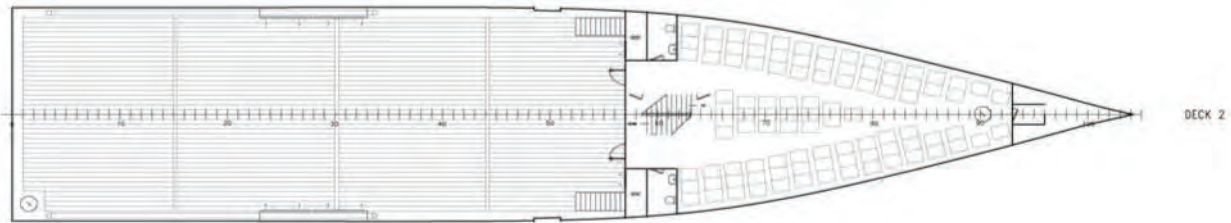

New Building FAST CREW SUPPLIER P325-53

Length O.A.	52,50 m
Beam O.A.	10,60 m
Draft	3,00 m
Depth (at main Deck)	5,60 m
Material	Aluminium or Steel
Passengers (Typical)	97 persons
Crew (Typical)	12 persons
Crew Cabins (Typical)	2x4 + 2x2 persons
Cargo Deck Area	260 sqm
Speed range	22-25 Kn
Main Engines or	3 Caterpillar 3516 B, B rating 4 Caterpillar 3512 C, B rating
Propellers	3 or 4 fixed pitch propellers

DECK 3
TOP DECK
DECK 2
MAIN DECK
DECK 1
TANK DECK

DECK 2

DECK 1

DECK 1
4 ENGINES
ARRANGEMENT